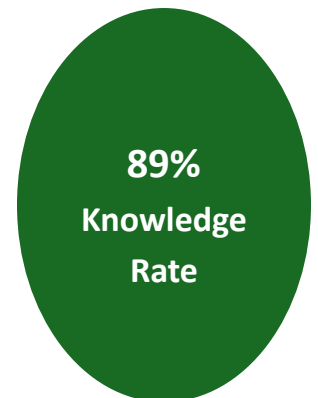

*Secondary data sources include family/friends/close personal contacts, National Student Clearinghouse data, personal social media, or general web searches.